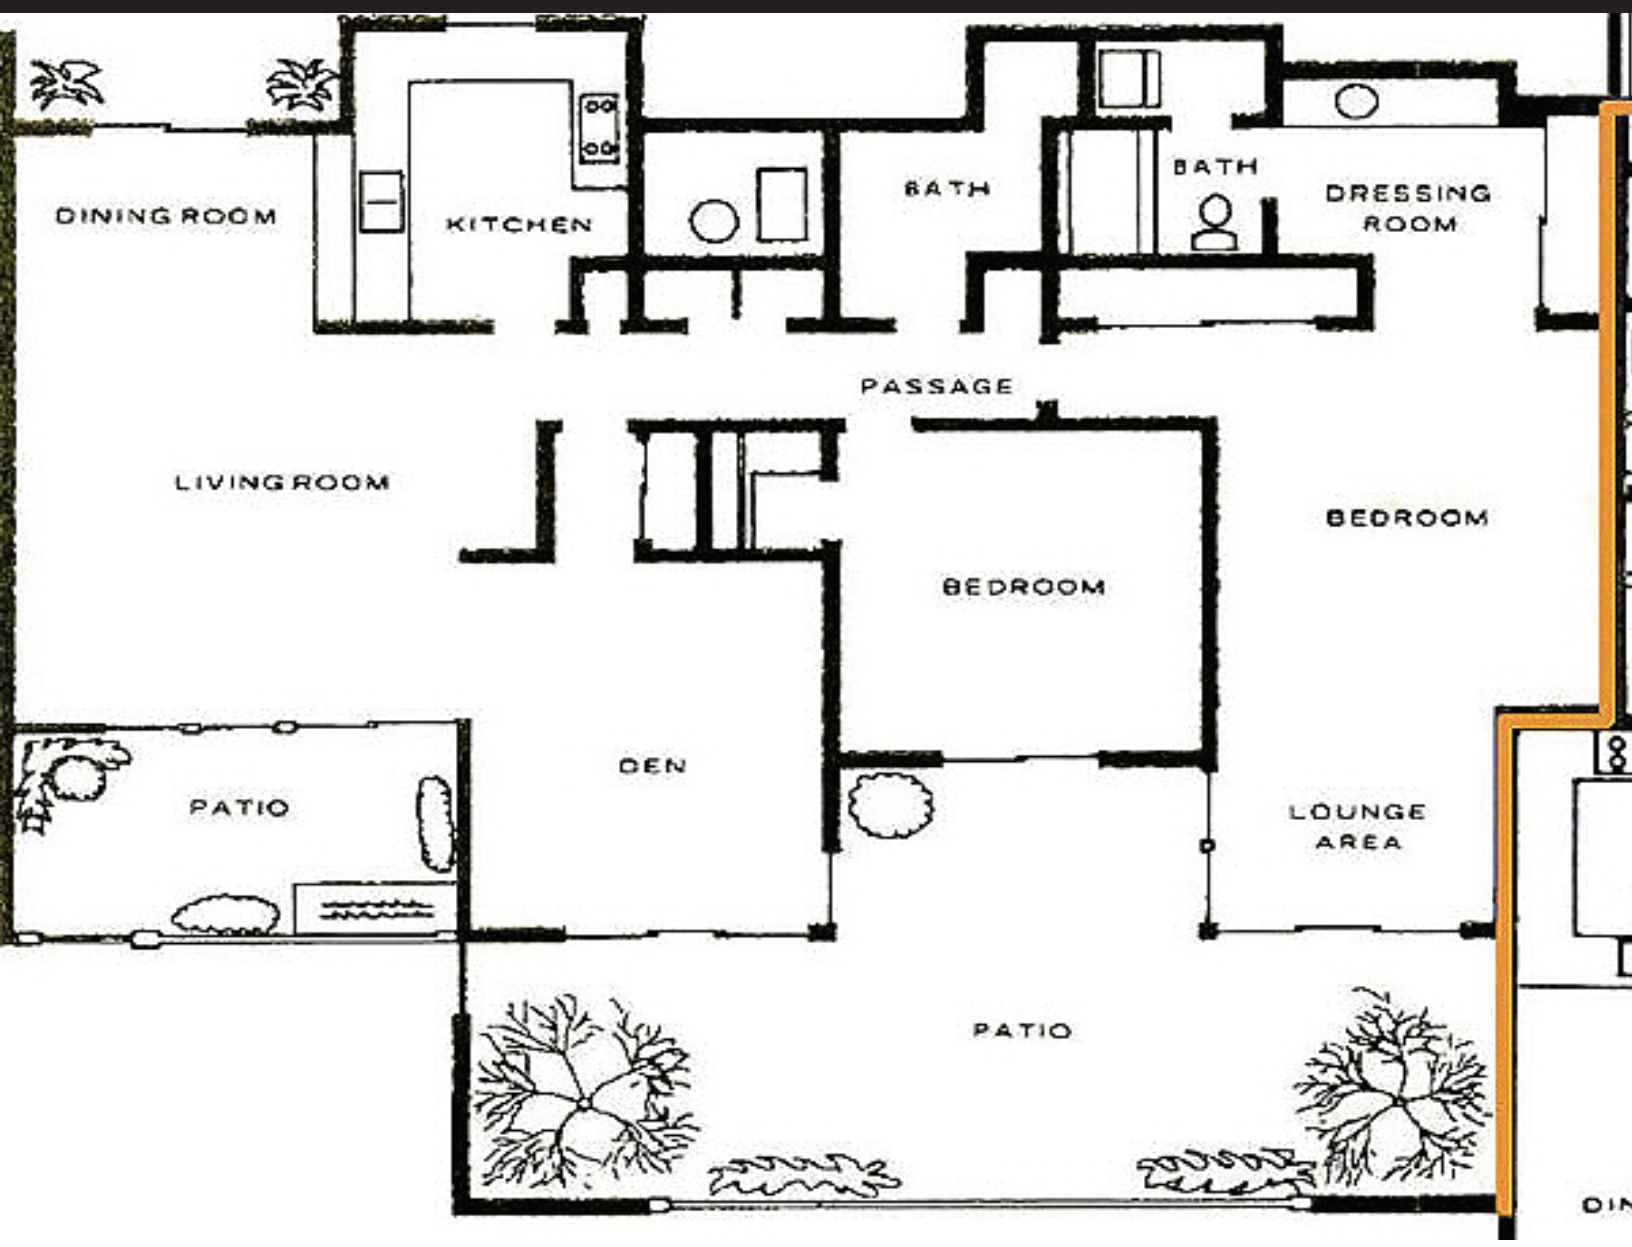

DWELLING™ | REAL ESTATE

*Desert Modern Style*

*1859 Sandcliff Rd, Palm Springs, CA 92264*

*2 Beds 2 Baths 1,769 Sq Ft*

*\$799,900*