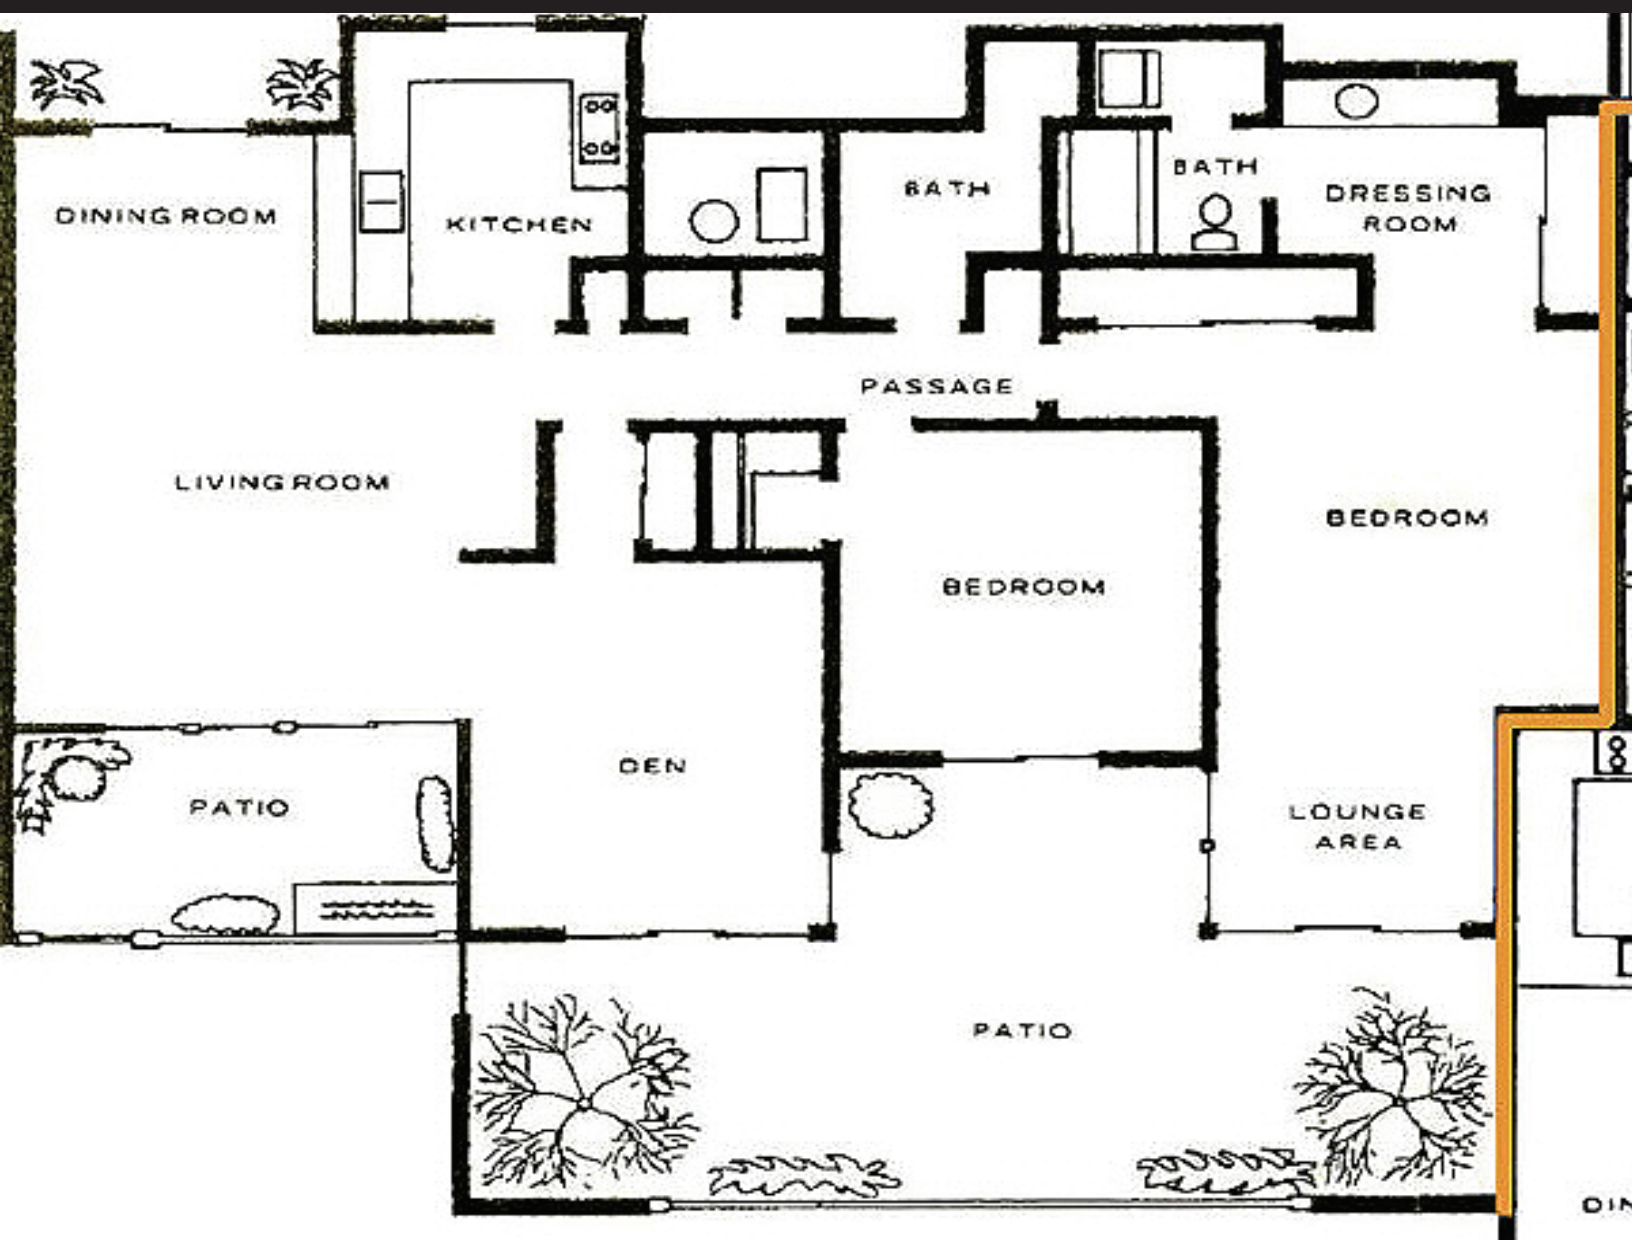

DWELLING™ | REAL ESTATE

*Desert Modern Style*

*1859 Sandcliff Rd, Palm Springs, CA 92264*

*2 Beds 2 Baths 1,769 Sq Ft*

*\$775,500*